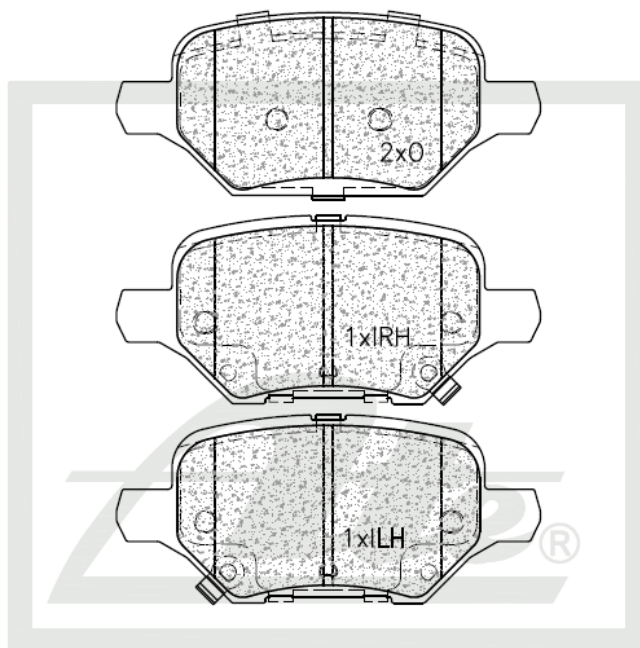

ATE1416

NEW PART NUMBER

Drawing

SUPPLIED WITH 2 X WEAR INDICATOR PADS PER SET
NOTE : L + R HANDED

Details of New Part

Brake Pad – Rear

Product Dimensions

Length – 106.5mm

Height – 46.2/47.5mm

Thickness – 17mm

Package Dimensions

Weight – 1007g

L – 140mm

W – 90mm

H – 70mm

Barcode